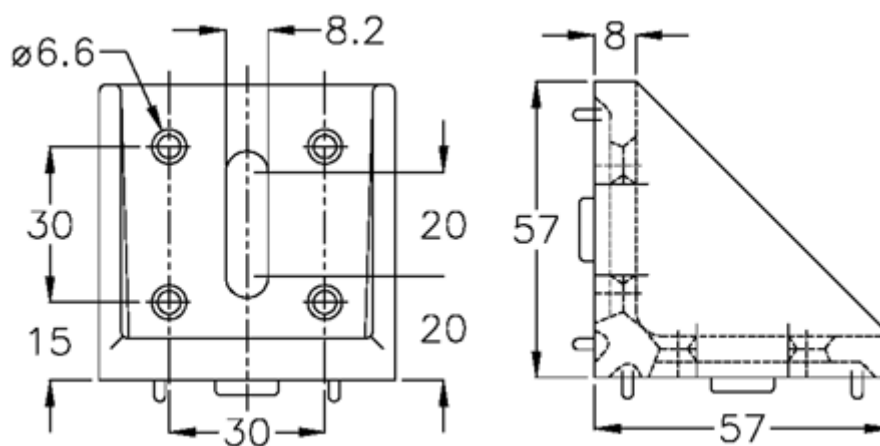

Data Sheet

Article number: 0581425757

Description: Hepco MCS 1-242-5757 Bracket 57x57
57x57

Measures

Size = 57x57

Weight (kg) = 0.12